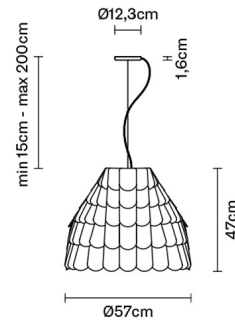

ROOFER

F12A0143

Benjamin Hubert

Description

Pendant lamp with three tone coloured scales, made of semi-rigid rubbery material. The lower part is closed by a fabric disk diffuser.

Dimensions

Voltage

220-240V

Socket

1xE27

Light source and alternative bulbs

cod. A10231C01

E27 1x22W - LED
Max Watt. 205W

Material

Polypropylene - Metal

Available diffuser colours

- Green
- Other colours available

Available structure colours

- White

Not included accessories

Bulb

Weight Lamp

Net: 4.36 kg

Packaging

Gross weight: 8.66 kg
Volume: 0.373 m³
Number of boxes: 7

Specs

EAC IP20

In the same family

Pendant

Pendant