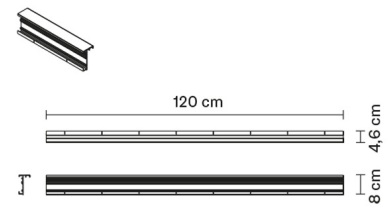

### Packaging

Gross weight: 2.58 kg  
Volume: 0.022 m<sup>3</sup>  
Number of boxes: 1

## Dimensions