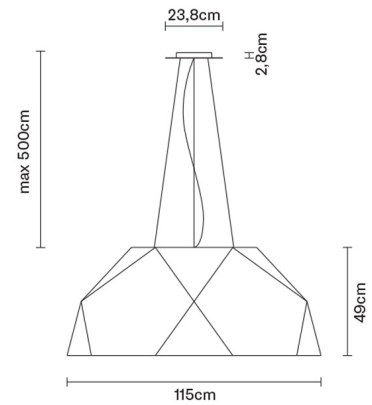

CRIO

D81A1348

Gio Minelli

Description

Pendant lamp with aluminium cover, coupled with dark natural wood foil. Diffuser in opaline PMMA.

Dimensions

Voltage

220-240V

Dimmable LED

DALI - PUSH

Material

Aluminium - Wood

Light source and alternative bulbs

LED 5x27.8W-
3000K
Cri 90+

Available diffuser colours

- Dark wood colour
- Other colours available

Included accessories

LED
Dimmable electronic driver

Weight Lamp

Net: 21.36 kg

Packaging

Gross weight: 38.32 kg
Volume: 1.016 m³
Number of boxes: 1

Specs

ERC IP20