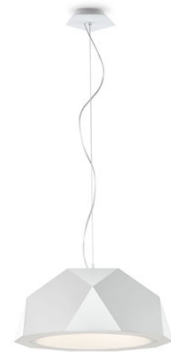

CRIO

D81A0101

Gio Minelli

Description

Pendant lamp with mat white painted aluminium. Diffuser in opaline PMMA.

Dimensions

Voltage

220-240V

Socket

5xE27

Material

Aluminium

Light source and alternative bulbs

cod. A10225C01

E27 5x18W - LED
Max Watt. 5x18W

Available diffuser colours

- White
- Other colours available

Not included accessories

Bulb

Weight Lamp

Net: 6.23 kg

Packaging

Gross weight: 9.37 kg
Volume: 0.176 m³
Number of boxes: 1

Specs