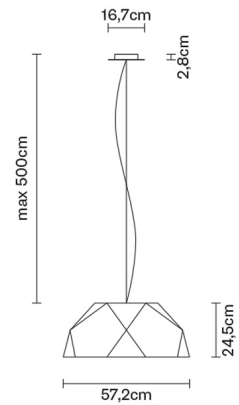

CRIO

D81A0101

Gio Minelli

Description

Pendant lamp with mat white painted aluminium. Diffuser in opaline PMMA.

Dimensions

Voltage

220-240V

Socket

5xE27

Material

Aluminium

Light source and alternative bulbs

cod. A10225C01

E27 5x18W - LED
Max Watt. 5x18W

Available diffuser colours

- White
- Other colours available

Not included accessories

Bulb

Weight Lamp

Net: 6.23 kg

Packaging

Gross weight: 9.37 kg
Volume: 0.176 m³
Number of boxes: 1

Specs