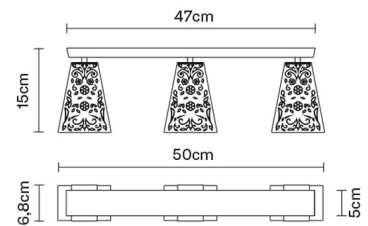

VICKY

D69E0300

Nicola Design

Description

Ceiling lamp with crystal diffusers. Polished chrome-plated finishes.

Dimensions

Voltage

220-240V

Net: 4.96 kg

Packaging

Gross weight: 5.55 kg
Volume: 0.045 m³
Number of boxes: 1

Specs

EAC IP20

In the same family