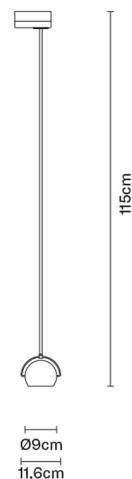

BELUGA COLOUR

D57J0543

Marc Sadler

Description

Track light with adjustable varnished crystal green painted diffuser. Polished chrome-plated metal structure.

Voltage

220-240V

Socket

1xGU10

Light source and alternative bulbs

cod. A11105C01

GU10 1x7W - LED
Max Watt. 50W

Not included accessories

Bulb
Track

Weight Lamp

Net: 1.03 kg

Packaging

Gross weight: 2.01 kg
Volume: 0.035 m³
Number of boxes: 1

Specs

IP20

Dimensions

Material

Crystal glass - Metal

Available diffuser colours