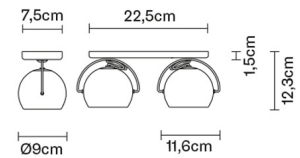

**BELUGA COLOUR**

**D57G2304**

Marc Sadler

**Description**

Wall/ceiling lamp with adjustable varnished crystal yellow painted diffusers. Polished chrome-plated metal structure.

**Dimensions**

**Voltage**

220-240V

**Socket**

2xGU10

**Light source and alternative bulbs**

cod. A11105C01

GU10 2x7W - LED  
Max Watt. 2x50W

**Material**

Crystal glass - Metal

**Available diffuser colours**

- Yellow
- Other colours available

**Available structure colours**

- Chrome

**Not included accessories**

Bulb

**Weight Lamp**

Net: 1.94 kg

**Packaging**

Gross weight: 1.94 kg  
Volume: 0.009 m<sup>3</sup>  
Number of boxes: 1

**Specs**

**In the same family**