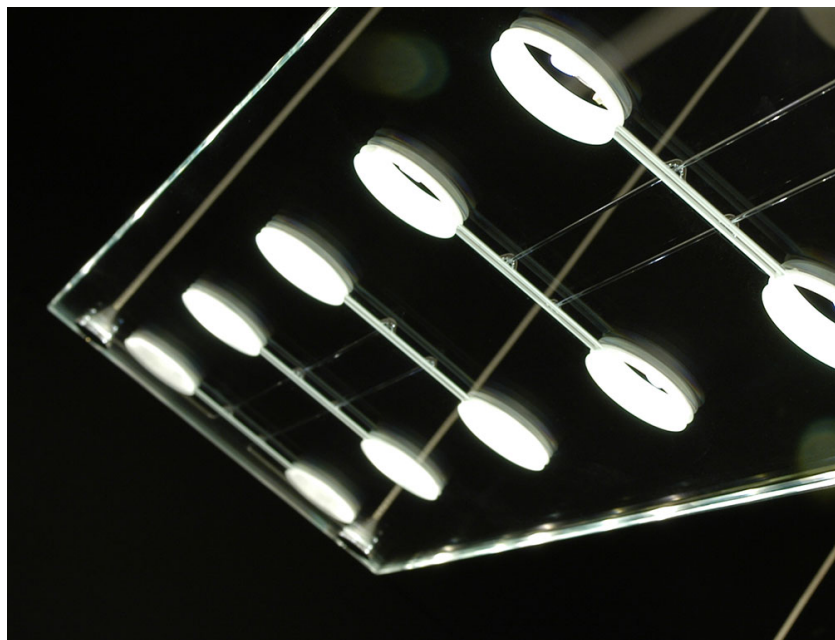

SOSPESA

D42A1500

Paolo De Lucchi & Lisa Bellon

Description

Pendant lamp with extra clear tempered flat glass, with a thickness of 15 mm, milled for the 12V circuit housing.

Dimensions

Voltage

220-240V

Socket

12xG4

Material

Glass - Metal

Light source and alternative bulbs

cod. A10307C01

G4 12x1,5W - LED
Max Watt. 12x1.5W

Available diffuser colours

Transparent

Available structure colours

Chrome

Included accessories

Electronic transformer

Not included accessories

Bulb

Weight Lamp