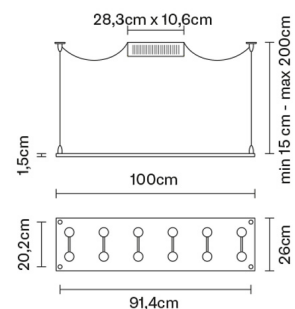

SOSPESA

D42A1500

Paolo De Lucchi & Lisa Bellon

Description

Pendant lamp with extra clear tempered flat glass, with a thickness of 15 mm, milled for the 12V circuit housing.

Dimensions

Voltage

220-240V

Socket

12xG4

Material

Glass - Metal

Light source and alternative bulbs

cod. A10307C01

G4 12x1,5W - LED
Max Watt. 12x1.5W

Available diffuser colours

Net: 11.81 kg

Packaging

Gross weight: 13.92 kg
Volume: 0.079 m³
Number of boxes: 2

Specs

EAC IP20