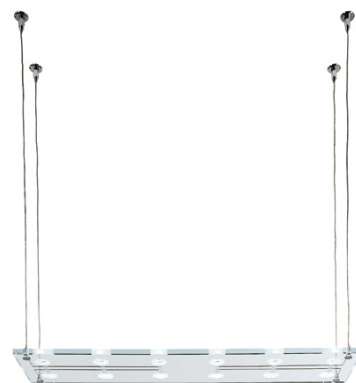

SOSPESA

D42A1500

Paolo De Lucchi & Lisa Bellon

Description

Pendant lamp with extra clear tempered flat glass, with a thickness of 15 mm, milled for the 12V circuit housing.

Dimensions

Voltage

220-240V

Socket

12xG4

Material

Glass - Metal

Light source and alternative bulbs

cod. A10307C01

G4 12x1,5W - LED
Max Watt. 12x1.5W

Available diffuser colours

Transparent

Available structure colours

Chrome

Included accessories

Electronic transformer

Not included accessories

Bulb

Weight Lamp