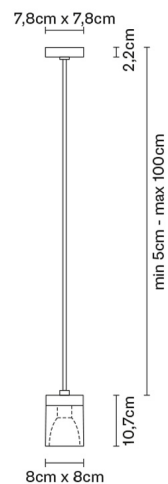

CUBETTO
D28A0101

Pamio Design

Description

Pendant lamp with glass diffuser made of white glass sandblasted inside. Polished chrome-plated metal structure.

Voltage

220-240V

Socket

1xGU10

Light source and alternative bulbs

cod. A11105C01

GU10 1x7W - LED
Max Watt. 50W

Not included accessories

Bulb

Weight Lamp

Net: 1.63 kg

Packaging

Gross weight: 2.61 kg
Volume: 0.035 m³
Number of boxes: 1

Specs

IP20

Dimensions

Material

Glass - Metal

Available diffuser colours

- White
- Other colours available