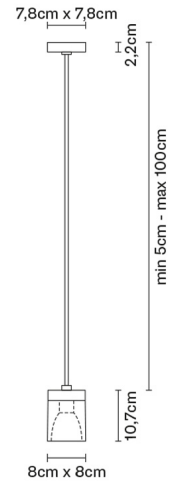

CUBETTO
D28A0100

Pamio Design

Description

Pendant lamp with glass diffuser made of crystal, sandblasted inside. Polished chrome-plated metal structure.

Voltage

220-240V

Socket

1xGU10

Light source and alternative bulbs

cod. A11105C01

GU10 1x7W - LED
Max Watt. 50W

Not included accessories

Bulb

Weight Lamp

Net: 1.63 kg

Packaging

Gross weight: 2.61 kg
Volume: 0.035 m³
Number of boxes: 1

Specs

IP20

Dimensions

Material

Crystal glass - Metal

Available diffuser colours

- Transparent
- Other colours available