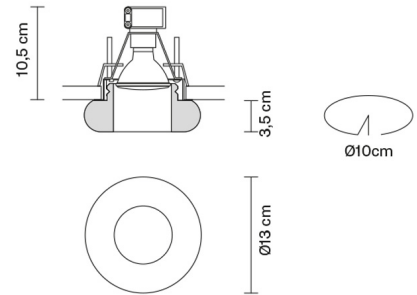

FARETTI

D27F6101

Pamio Design / Luca Scacchetti

Description

Downlight with satin crystal diffuser.

Dimensions

Voltage

220-240V

Socket

1xGU10

Material

Crystal glass

Light source and alternative bulbs

cod. A11105C01

GU10 1x7W - LED
Max Watt. 50W

Available diffuser colours

- White
- Other colours available

Not included accessories

Bulb

In the same family

Weight Lamp

Net: 1.2 kg

Packaging

Gross weight: 1.32 kg
Volume: 0.008 m³
Number of boxes: 1

Specs

IP20