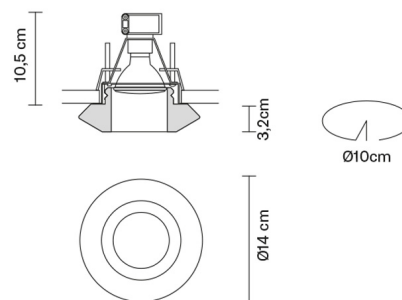

FARETTI

D27F5901

Pamio Design / Luca Scacchetti

Description

Downlight with satin crystal diffuser.

Dimensions

Voltage

500mA

Not included accessories

Driver

Weight Lamp

Net: 0.93 kg

Packaging

Gross weight: 1.05 kg
Volume: 0.008 m³
Number of boxes: 1

Specs

IP20