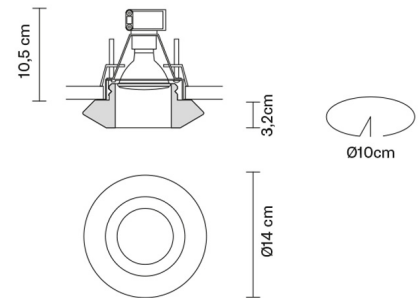

FARETTI

D27F5601

Pamio Design / Luca Scacchetti

Description

Downlight with satin crystal diffuser.

Dimensions

Voltage

220-240V

Socket

1xGU10

Material

Crystal glass

Light source and alternative bulbs

cod. A11105C01

GU10 1x7W - LED
Max Watt. 50W

Available diffuser colours

- White
- Other colours available

Not included accessories

Bulb

In the same family

Weight Lamp

Net: 0.93 kg

Packaging

Gross weight: 1.05 kg
Volume: 0.008 m³
Number of boxes: 1

Specs

IP20