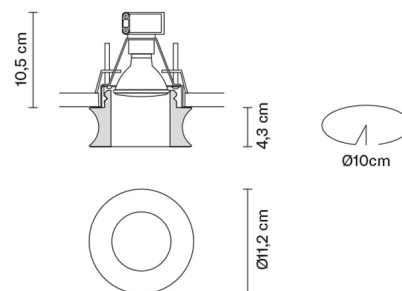

FARETTI

D27F5401

Pamio Design / Luca Scacchetti

Description

Downlight with satin crystal diffuser.

Dimensions

Voltage

500mA

Not included accessories

Driver

Weight Lamp

Net: 0.86 kg

Packaging

Gross weight: 0.98 kg
Volume: 0.008 m³
Number of boxes: 1

Specs

IP20