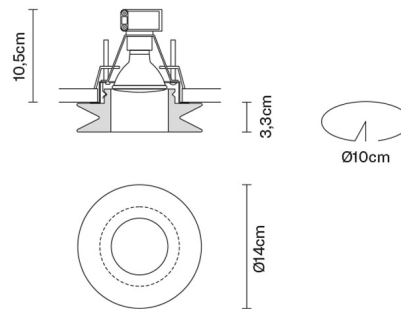

FARETTI

**D27F3101**

*Pamio Design / Luca Scacchetti*

**Description**

Downlight with satin crystal diffuser.

**Dimensions**

**Voltage**

500mA

**Not included accessories**

Driver

**Weight Lamp**

Net: 1 kg

**Packaging**

Gross weight: 1.12 kg  
Volume: 0.008 m<sup>3</sup>  
Number of boxes: 1

**Specs**

IP20