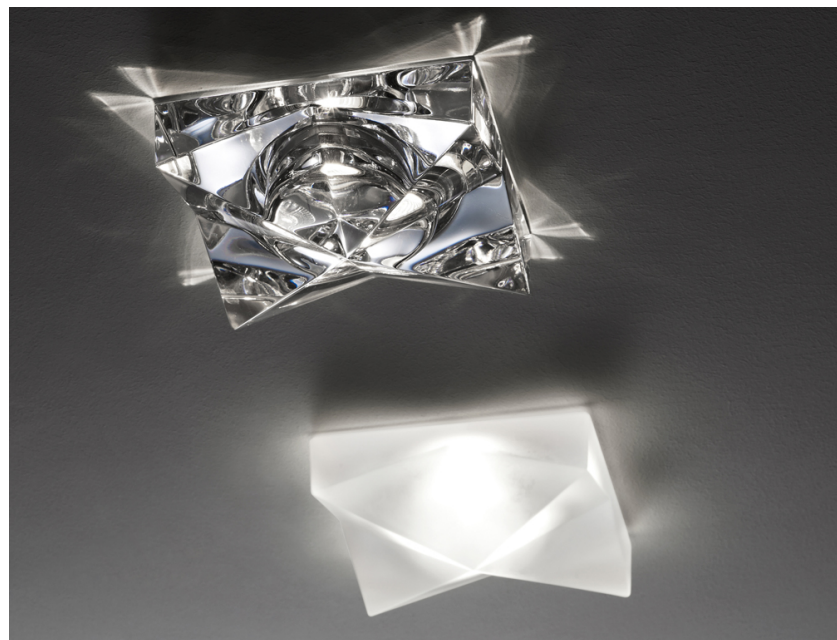

### Description

Downlight with satin crystal diffuser.

### Material

Crystal glass