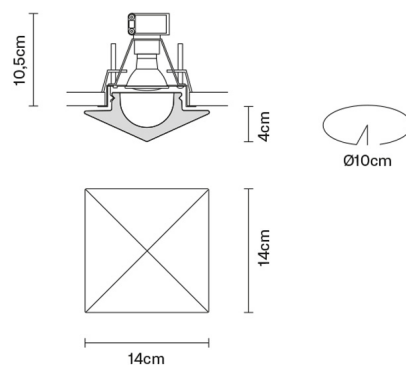

FARETTI

D27F0701

Pamio Design / Luca Scacchetti

Description

Downlight with satin crystal diffuser.

Dimensions

Voltage

220-240V

Socket

1xGU10

Material

Crystal glass

Light source and alternative bulbs

cod. A11105C01

GU10 1x7W - LED
Max Watt. 50W

Available diffuser colours

- White
- Other colours available

Not included accessories

Bulb

In the same family

Weight Lamp

Net: 1.06 kg

Packaging

Gross weight: 1.18 kg
Volume: 0.008 m³
Number of boxes: 1

Specs

IP20
IP44