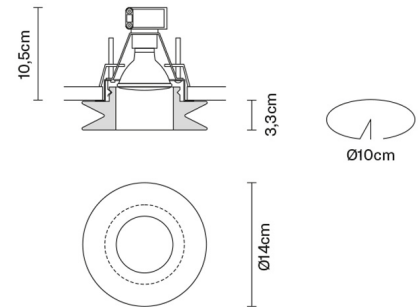

FARETTI

D27F0101

Pamio Design / Luca Scacchetti

Description

Downlight with satin crystal diffuser.

Dimensions

Voltage

220-240V

Socket

1xGU10

Material

Crystal glass

Light source and alternative bulbs

cod. A11105C01

GU10 1x7W - LED
Max Watt. 50W

Available diffuser colours

- White
- Other colours available

Not included accessories

Bulb

In the same family

Weight Lamp

Net: 0.95 kg

Packaging

Gross weight: 1.07 kg
Volume: 0.008 m³
Number of boxes: 1

Specs

IP20