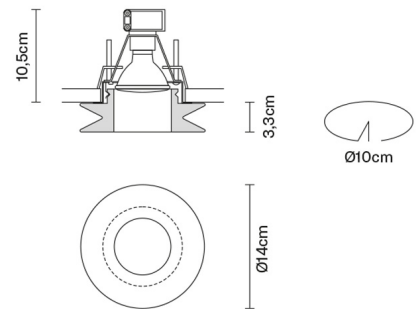

FARETTI

**D27F0100**

*Pamio Design / Luca Scacchetti*

**Description**

Downlight with transparent crystal diffuser.

**Dimensions**

**Voltage**

220-240V

**Socket**

1xGU10

**Material**

Crystal glass

**Light source and alternative bulbs**

cod. A11105C01

GU10 1x7W - LED  
Max Watt. 50W

**Available diffuser colours**

- Transparent
- Other colours available

**Not included accessories**

Bulb

**In the same family**

**Weight Lamp**

Net: 0.95 kg

**Packaging**

Gross weight: 1.07 kg  
Volume: 0.008 m<sup>3</sup>  
Number of boxes: 1