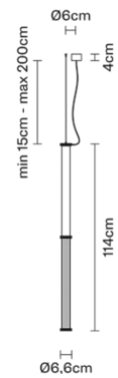

### Light source and alternatives

LED 1 x 3W  
3000K  
377lm CRI 90+  
Direct light

Included accessories  
LED

Included accessories  
LED

Weights and packaging  
Net weight: 2.02kg

Specs  
IP40

Atelier Biagetti

### Description

Pendant lamp with transparent blown glass diffuser with white metal structure.

### Dimensions

Materials  
Glass

Materials  
Metal

Colour  
White