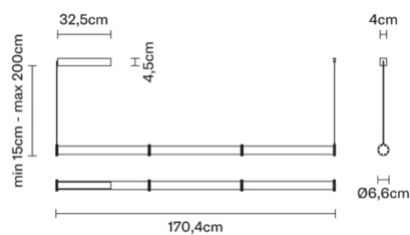

### F74A1301

---

Atelier Biagetti

Description

Pendant lamp with transparent blown glass diffuser with white metal structure.

---

Dimensions

Materials