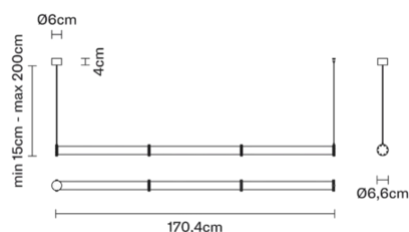

### F74A1101

---

Atelier Biagetti

Description

Pendant lamp with transparent blown glass diffuser with white metal structure.

---

Dimensions

Materials