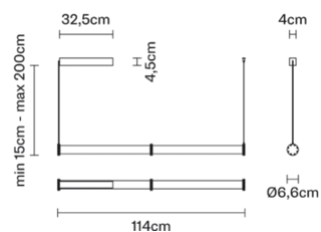


Voltage 230V
Dimmable LED
PUSH 1.10V DALI

Light source and alternatives

LED 1 x 28W
3000K
2100lm CRI 90+

Included accessories

LED, Dimmable electronic driver

Weights and packaging

Net weight: 2.51kg

Specs

IP40

Santo

F74A0301

Atelier Biagetti

Description

Pendant lamp with transparent blown glass diffuser with white metal structure.

Dimensions

Materials