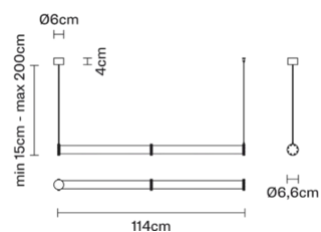


Voltage 24V Dimmable LED Dimmable

Light source and alternatives

LED 1 x 28W
3000K
2100lm CRI 90+

Included accessories

LED

Weights and packaging

Net weight: 2.01kg

Specs

IP40

Santo

F74A0101

Atelier Biagetti

Description

Pendant lamp with transparent blown glass diffuser with white metal structure.

Dimensions

Materials