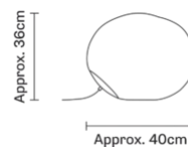

Brotas

F73B1101

Estudio Campana

Description

Table lamp with handcrafted glossy white blown glass diffuser.

Dimensions

Materials

Glass - Wood

Colour

White

Family overview

Dimmable LED
PHASE CUT 30%-100%

Not included accessories
Bulb

Weights and packaging
Net weight: 5.51kg

Specs
IP40