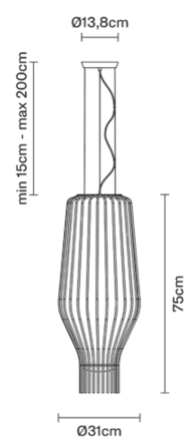


Voltage	Dimmable LED
220-240V	PHASE CUT 30%-100%

Light source and alternatives

E27 1 x 11W
Max Watt. 150W

Included accessories	Not included accessories
	Bulb

Weights and packaging

Net weight: 13.11kg

Numbers of boxes: 1 x Structure
Gross weight: 0.92kg
Box dimensions: 0.2 x 0.2 x 0.13 m

Numbers of boxes: 1 x Diffuser
Gross weight: 13.4kg
Box dimensions: 0.41 x 0.41 x 0.87 m

Specs

IP20

Saya

F47A1900

Gio Minelli & Marco Fossati

Description

Pendant lamp with transparent blown glass diffuser with chrome-plated metal structure.

Dimensions

Materials

Glass - Metal

Colour

Transparent / Chrome

Family overview