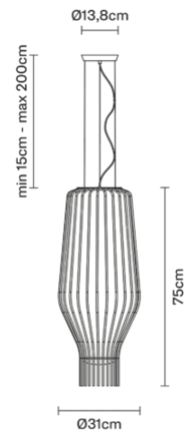

### Description

Pendant lamp with transparent blown glass diffuser with rust-plated metal structure.

### Dimensions

Voltage 220-240V  
Dimmable LED  
PHASE CUT 30%-100%

### Weights and packaging

Net weight: 13.11kg  
Numbers of boxes: 1 x Structure  
Gross weight: 0.92kg  
Box dimensions: 0.2 x 0.2 x 0.13 m  
Numbers of boxes: 1 x Diffuser  
Gross weight: 13.4kg  
Box dimensions: 0.41 x 0.41 x 0.87 m

Specs  
IP54

Materials  
Glass - Metal

Colour  
Transparent / Burnished