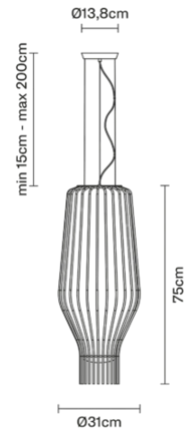

Saya F47A1700

Gio Minelli & Marco Fossati

Description

Pendant lamp with transparent blown glass diffuser with rust-plated metal structure.

Dimensions

Voltage 220-240V
Dimmable LED
PHASE CUT 30%-100%

Light source and alternatives

E27 1 x 11W
Max Watt. 150W

Included accessories
Not included accessories
Bulb

Weights and packaging

Net weight: 13.11kg
Numbers of boxes: 1 x Structure
Gross weight: 0.92kg
Box dimensions: 0.2 x 0.2 x 0.13 m
Numbers of boxes: 1 x Diffuser
Gross weight: 13.4kg
Box dimensions: 0.41 x 0.41 x 0.87 m

Specs
IP20

Materials
Glass - Metal

Colour
Transparent / Burnished

Family overview