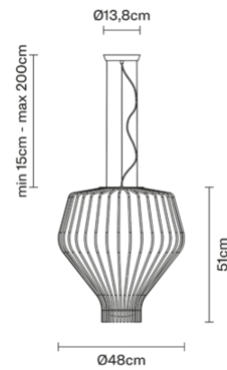

Weights and packaging

Net weight: 12.55kg  
Numbers of boxes: 1 x Structure  
Gross weight: 0.92kg  
Box dimensions: 0.2 x 0.2 x 0.13 m  
Numbers of boxes: 1 x Diffuser  
Gross weight: 16.74kg  
Box dimensions: 0.57 x 0.57 x 0.67 m

### F47A1500

---

Gio Minelli & Marco Fossati

Description

Pendant lamp with transparent blown glass diffuser with chrome-plated metal structure.

---

Dimensions

Materials