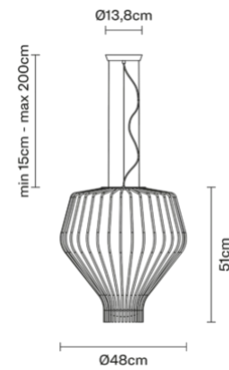

Saya F47A1400

Gio Minelli & Marco Fossati

Description

Pendant lamp with transparent blown glass diffuser with rust-plated metal structure.

Dimensions

Materials

Glass - Metal

Colour

Transparent / Burnished

Family overview

Voltage
220-240V

Dimmable LED
PHASE CUT 30%-100%

Light source and alternatives

E27 1 x 11W
Max Watt. 150W

Included accessories

Not included accessories
Bulb

Weights and packaging

Net weight: 12.55kg

Numbers of boxes: 1 x Structure
Gross weight: 0.92kg
Box dimensions: 0.2 x 0.2 x 0.13 m

Numbers of boxes: 1 x Diffuser
Gross weight: 16.74kg
Box dimensions: 0.57 x 0.57 x 0.67 m