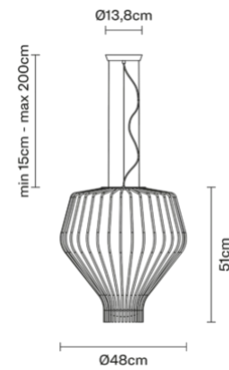

Saya F47A1300

Gio Minelli & Marco Fossati

Description

Pendant lamp with transparent blown glass diffuser with rust-plated metal structure.

Dimensions

Materials

Glass - Metal

Colour

Transparent / Burnished

Family overview

Voltage
220-240V

Dimmable LED
PHASE CUT 30%-100%

Light source and alternatives

E27 1 x 11W
Max Watt. 150W

Included accessories

Not included accessories
Bulb

Weights and packaging

Net weight: 12.55kg

Numbers of boxes: 1 x Structure
Gross weight: 0.92kg
Box dimensions: 0.2 x 0.2 x 0.13 m

Numbers of boxes: 1 x Diffuser
Gross weight: 16.74kg
Box dimensions: 0.57 x 0.57 x 0.67 m