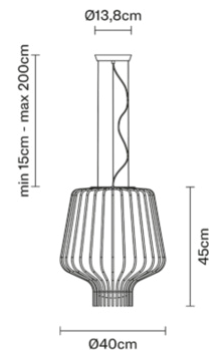

Saya F47A2100

Gio Minelli & Marco Fossati

Description

Pendant lamp with transparent blown glass diffuser with gold-plated metal structure.

Dimensions

Materials

Glass - Metal

Colour

Transparent / Gold

Voltage
220-240V

Dimmable LED
PHASE CUT 30%-100%

Light source and alternatives

E27 1 x 11W
Max Watt. 150W

Included accessories

Not included accessories
Bulb

Weights and packaging

Net weight: 8.85kg

Numbers of boxes: 1 x Structure

Gross weight: 0.92kg

Box dimensions: 0.2 x 0.2 x 0.13 m

Numbers of boxes: 1 x Diffuser

Gross weight: 11.45kg

Box dimensions: 0.56 x 0.56 x 0.7 m

Specs