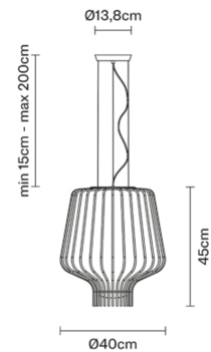


Voltage	Dimmable LED
220-240V	PHASE CUT 30%-100%

Light source and alternatives

E27 1 x 11W
Max Watt. 150W

Included accessories	Not included accessories
	Bulb

Weights and packaging

Net weight: 8.85kg
Numbers of boxes: 1 x Structure
Gross weight: 0.92kg
Box dimensions: 0.2 x 0.2 x 0.13 m
Numbers of boxes: 1 x Diffuser
Gross weight: 11.45kg
Box dimensions: 0.56 x 0.56 x 0.7 m

Specs
IP20

Saya

F47A1100

Gio Minelli & Marco Fossati

Description

Pendant lamp with transparent blown glass diffuser with chrome-plated metal structure.

Dimensions

Materials
Glass - Metal