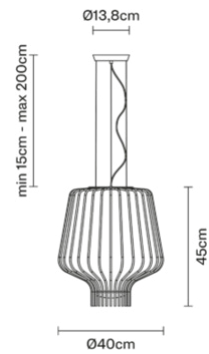

Saya F47A0900

Gio Minelli & Marco Fossati

Description

Pendant lamp with transparent blown glass diffuser with rust-plated metal structure.

Dimensions

Materials

Glass - Metal

Colour

Transparent / Burnished

Family overview

Voltage
220-240V

Dimmable LED
PHASE CUT 30%-100%

Light source and alternatives

E27 1 x 11W
Max Watt. 150W

Included accessories

Not included accessories
Bulb

Weights and packaging

Net weight: 8.85kg

Numbers of boxes: 1 x Structure
Gross weight: 0.92kg
Box dimensions: 0.2 x 0.2 x 0.13 m

Numbers of boxes: 1 x Diffuser
Gross weight: 11.45kg
Box dimensions: 0.56 x 0.56 x 0.7 m