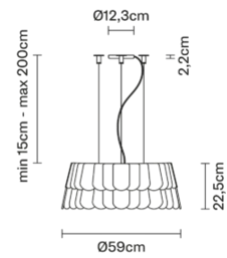

Roofer F12A0501

Benjamin Hubert

Description

Pendant lamp with scales made of semi-rigid rubbery material. The lower part is closed by a fabric disk diffuser.

Dimensions

Materials

Polypropylene

Materials

Polypropylene - Metal

Colour

White

Voltage 220-240V	Dimmable LED PHASE CUT 30%-100%
---------------------	------------------------------------

Light source and alternatives

E27 6 x 15W
Max Watt. 6x22W

Included accessories	Not included accessories Bulb
----------------------	----------------------------------

Weights and packaging

Net weight: 6.14kg

Numbers of boxes: 1 x Structure

Gross weight: 6.865kg

Box dimensions: 0.63 x 0.63 x 0.29 m

Numbers of boxes: 3 x Scales

Gross weight: 2.1kg

Box dimensions: 0.38 x 0.3 x 0.03 m