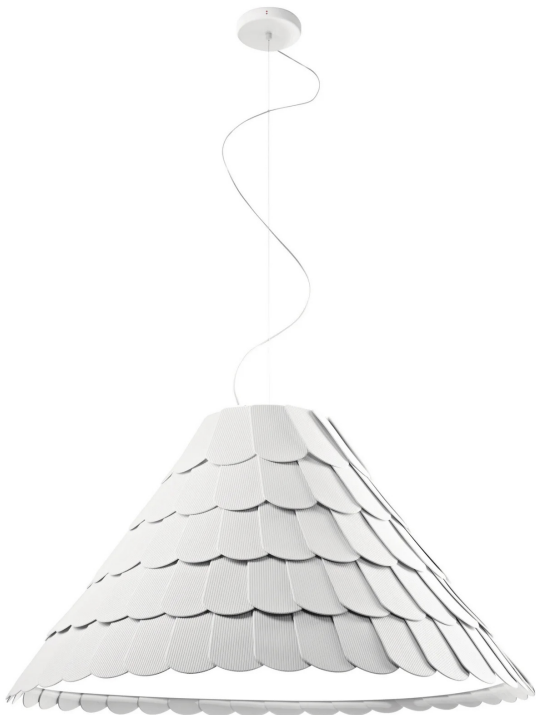

Roofer

F12A0301

Benjamin Hubert

Description

Pendant lamp with scales made of semi-rigid rubbery material. The lower part is closed by a fabric disk diffuser.

Dimensions

Materials

Polypropylene

Materials

Polypropylene - Metal

Colour

White

Family overview

Voltage	Dimmable LED
220-240V	PHASE CUT 30%-100%

Light source and alternatives

E27 1 x 22W
Max Watt. 205W

Included accessories	Not included accessories
	Bulb

Weights and packaging

Net weight: 3.545kg

Numbers of boxes: 1 x Structure

Gross weight: 3.41kg

Box dimensions: 0.84 x 0.84 x 0.49 m

Numbers of boxes: 6 x Scales