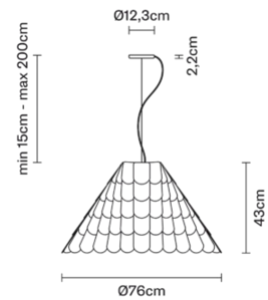

Roofer

F12A0301

Benjamin Hubert

Description

Pendant lamp with scales made of semi-rigid rubbery material. The lower part is closed by a fabric disk diffuser.

Dimensions

Materials

Polypropylene

Materials

Polypropylene - Metal

Colour

White

Family overview

Voltage	Dimmable LED
220-240V	PHASE CUT 30%-100%

Light source and alternatives

E27 1 x 22W
Max Watt. 205W

Included accessories	Not included accessories
	Bulb

Weights and packaging

Net weight: 3.545kg

Numbers of boxes: 1 x Structure

Gross weight: 3.41kg

Box dimensions: 0.84 x 0.84 x 0.49 m

Numbers of boxes: 6 x Scales

Gross weight: 2.1kg

Box dimensions: 0.38 x 0.3 x 0.03 m

Specs

IP20