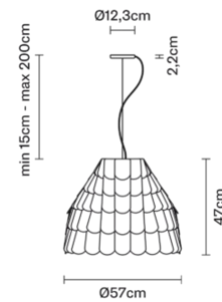

Roofer F12A0143

Benjamin Hubert

Description

Pendant lamp with three tone coloured scales, made of semi-rigid rubbery material. The lower part is closed by a fabric disk diffuser.

Dimensions

Materials

Polypropylene

Materials

Polypropylene - Metal

Colour

Green

Family overview

Voltage
220-240V

Dimmable LED
PHASE CUT 30%-100%

Light source and alternatives

E27 1 x 22W
Max Watt. 205W

Included accessories

Not included accessories
Bulb

Weights and packaging

Net weight: 4.355kg

Numbers of boxes: 1 x Structure

Gross weight: 5.08kg

Box dimensions: 0.63 x 0.63 x 0.53 m

Numbers of boxes: 6 x Scales

Gross weight: 2.1kg

Box dimensions: 0.38 x 0.3 x 0.03 m

Specs

IP20