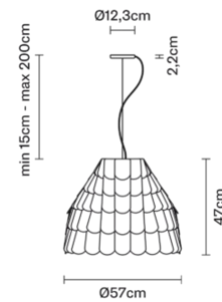

Roofer F12A0132

Benjamin Hubert

Description

Pendant lamp with three tone coloured scales, made of semi-rigid rubbery material. The lower part is closed by a fabric disk diffuser.

Dimensions

Materials

Polypropylene

Materials

Polypropylene - Metal

Colour

Orange

Family overview

Voltage
220-240V

Dimmable LED
PHASE CUT 30%-100%

Light source and alternatives

E27 1 x 22W
Max Watt. 205W

Included accessories

Not included accessories
Bulb

Weights and packaging

Net weight: 4.355kg

Numbers of boxes: 1 x Structure

Gross weight: 5.08kg

Box dimensions: 0.63 x 0.63 x 0.53 m

Numbers of boxes: 6 x Scales

Gross weight: 2.1kg

Box dimensions: 0.38 x 0.3 x 0.03 m

Specs

IP20