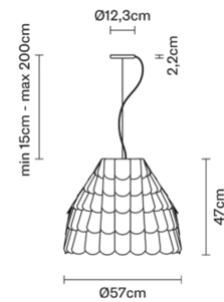

Roofer

F12A0121

Benjamin Hubert

Description

Pendant lamp with three tone coloured scales, made of semi-rigid rubbery material. The lower part is closed by a fabric disk diffuser.

Dimensions

Materials

Polypropylene

Materials

Polypropylene - Metal

Colour

Anthracite

Family overview

Voltage
220-240V

Dimmable LED
PHASE CUT 30%-100%

Light source and alternatives

E27 1 x 22W
Max Watt. 205W

Included accessories

Not included accessories
Bulb

Weights and packaging

Net weight: 4.355kg

Numbers of boxes: 1 x Structure

Gross weight: 5.08kg

Box dimensions: 0.63 x 0.63 x 0.53 m

Numbers of boxes: 6 x Scales

Gross weight: 2.1kg

Box dimensions: 0.38 x 0.3 x 0.03 m

Specs

IP20