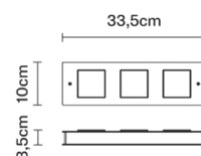

Quarter

F38G0325

David Pellegrini & Francesca Mengato

Description

Wall/ceiling lamp with grey painted aluminium structure.

Dimensions

Materials

Aluminium

LED

Weights and packaging

Net weight: 1.29kg
Numbers of boxes: 1 x
Gross weight: 1.55kg
Box dimensions: 0.36 x 0.18 x 0.18 m

Specs

IP40

Family overview