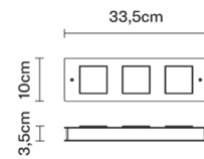

Quarter

F38G0302

David Pellegrini & Francesca Mengato

Description

Wall/ceiling lamp with black painted aluminium structure.

Dimensions

Materials

Aluminium

LED

Weights and packaging

Net weight: 1.29kg
Numbers of boxes: 1 x
Gross weight: 1.55kg
Box dimensions: 0.36 x 0.18 x 0.18 m

Specs

IP40

Family overview