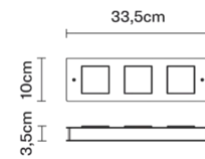

### Dimensions

### Weights and packaging

Net weight: 1.29kg

Numbers of boxes: 1 x

Gross weight: 1.55kg

Box dimensions: 0.36 x 0.18 x 0.18 m