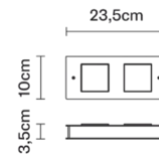

Quarter

F38G0125

David Pellegrini & Francesca Mengato

Description

Wall/ceiling lamp with grey painted aluminium structure.

Dimensions

Materials

Aluminium

LED

Weights and packaging

Net weight: 0.91kg
Numbers of boxes: 1 x
Gross weight: 1.11kg
Box dimensions: 0.16 x 0.1 x 0.3 m

Specs

IP40

Family overview