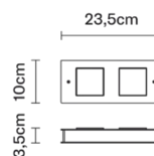

Quarter

F38G0102

David Pellegrini & Francesca Mengato

Description

Wall/ceiling lamp with black painted aluminium structure.

Dimensions

Materials

Aluminium

LED

Weights and packaging

Net weight: 0.91kg
Numbers of boxes: 1 x
Gross weight: 1.11kg
Box dimensions: 0.16 x 0.1 x 0.3 m

Specs

IP40

Family overview