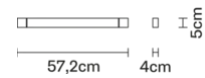

Materials

Aluminium

Colour

Anthracite