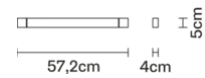

Pivot F39G2201

Vittorio Massimo

Description

Wall/ceiling lamp with white painted aluminium structure. Adjustable light fitting.

Dimensions

Materials

Aluminium

Colour

Weights and packaging

Net weight: 0.445kg

Numbers of boxes: 1 x

Gross weight: 1kg

Box dimensions: 0.61 x 0.08 x 0.08 m

Specs

IP40 