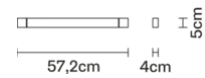

Materials

Aluminium

Colour

Bronze