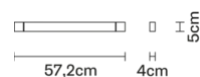

Pivot F39G2101

Vittorio Massimo

Description

Wall/ceiling lamp with white painted aluminium structure. Adjustable light fitting.

Dimensions

Materials

Aluminium

Colour

Weights and packaging

Net weight: 0.445kg

Numbers of boxes: 1 x

Gross weight: 1kg

Box dimensions: 0.61 x 0.08 x 0.08 m

Specs

IP40  ADJUSTABLE SYSTEM