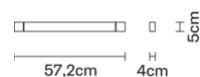

Pivot F39G0275

Vittorio Massimo

Description

Wall/ceiling lamp with grey painted aluminium structure. Adjustable light fitting.

Dimensions

Materials

Aluminium

Colour

Weights and packaging

Net weight: 0.445kg

Numbers of boxes: 1 x

Gross weight: 1kg

Box dimensions: 0.61 x 0.08 x 0.08 m

Specs

IP40 