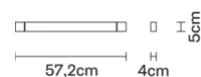

Pivot F39G0175

Vittorio Massimo

Description

Wall/ceiling lamp with grey painted aluminium structure. Adjustable light fitting.

Dimensions

Materials

Aluminium

Colour

Weights and packaging

Net weight: 0.445kg

Numbers of boxes: 1 x

Gross weight: 1kg

Box dimensions: 0.61 x 0.08 x 0.08 m

Specs

IP40  ADJUSTABLE SYSTEM